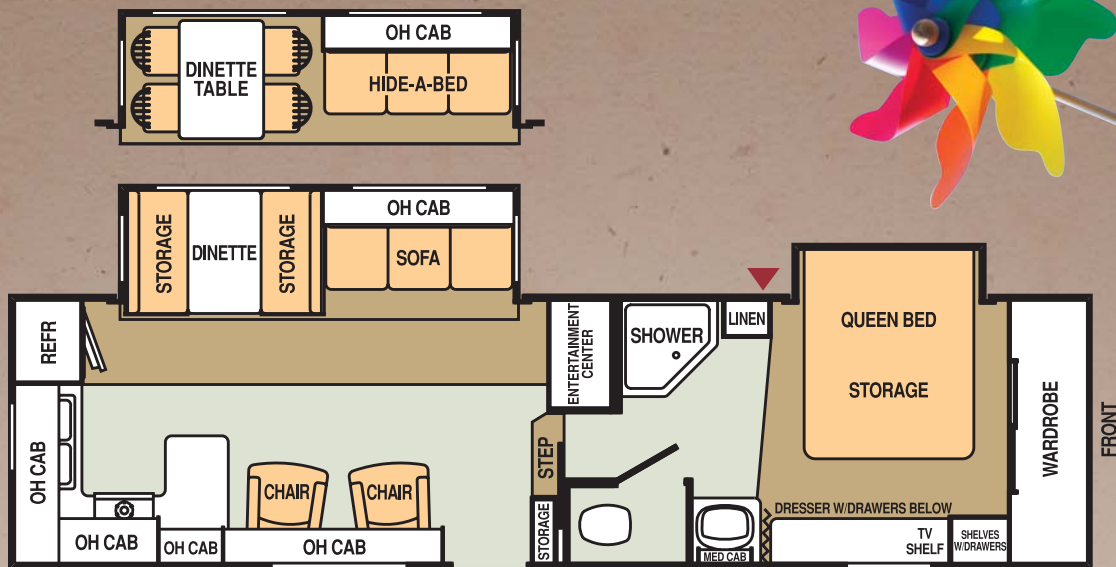

2007 HOMESTEAD[®] LITE

BY STARCRAFT

290BDSS

LEGEND: ■ COMFORT AREAS ■ VINYL ■ CARPET ▲ STORAGE

WEIGHTS, MEASUREMENTS & CAPACITIES

GVWR (gross vehicle weight rating – lbs.)	Floor Ducted Furnace w/Electronic Ignition	35M BTU
GVW (gross vehicle weight – approx. lbs.)	6-Gallon LP Water Heater w/Bypass	X
Base/Dry Hitch Weight (approx. lbs.)	Freshwater System w/12-Volt Quiet Pump	
Base/Dry Axle Weight (approx. lbs.)	– Includes Water Heater (approx.)	48 gal.
Overall Length (add 11" for opt. spare tire & carrier)	Gray/Black Holding Tanks (approx.)	38-38/38 gal.
– Center of Pin to Bumper	Double 30# LP Tanks w/Auto Regulator (enclosed)	X
Body Width	45-AMP Power Center w/Battery Charger	X
Upper Deck Interior Ceiling Height	Wide Track Tandem Straight Axles	
Overall Exterior Height (add 8" for opt. A/C)	w/4-Wheel Electric Brakes	5000 lb.
Radial Tire Size	Sleeping Capacity	6

OPTIONS

- Vintage Green w/Sierra Maple Décor
- Golden Leaf w/Sierra Maple Décor
- Copper Spice w/Sierra Maple Décor
- Convenience Package: Monitor Panel, Double-Door Dometic[®] Refrigerator, Dometic[®] Microwave, Sink Cover, TV Antenna, Security Light (1)
- Program Package: A&E Systems Awning, Spare Tire w/Cover & Carrier, AM/FM Stereo CD w/Outside Speakers, Skylight over Shower in Bath
- Comfort Package: Décor Pillows, Gas DSI Water Heater, Clock, Raised Refrigerator Panels
- Arctic Package: Thermopane Windows, Enclosed & Heated Underbelly, Flexfoil[®] Insulation in Roof & Underbelly, Arctic Package Decal
- Ducted 13.5M-BTU Duo-Therm[™] Air Conditioner
- Deluxe Quilted Mattress
- Aluminum Wheels
- Freestanding Table w/4 Chairs
- RVQ[®] Carryout Gas Grill
- Glass Shower Enclosure
- Clip-On Bumper Cover
- Tinted Safety Glass Windows
- Power Hitch Jacks
- Outside Shower
- Roof Ladder
- Skylight in Living Area
- Slideout Toppers
- Hide-A-Bed
- Ducted 15M-BTU Duo-Therm[™] Air Conditioner
- CSA (Canadian Standards Association)